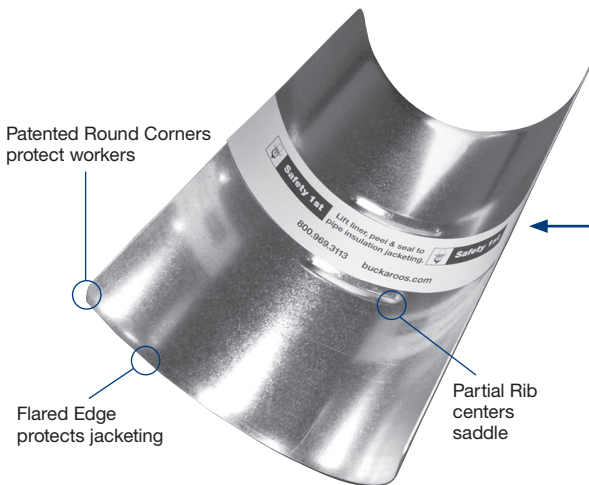

# STICK EM UP!

**NO EXTRA  
COST!**

**Roundup Plus Saddles**, the first saddles to feature round safety corners, a partial bottom rib, flared edges, and now a new SSL Safety Strip that secures the Saddle to the jacket.

**PATENT  
PENDING**

**New SSL Tape  
with easy finger  
lift edges!**

Great stick to  
virtually any jacket

Typical Saddle  
Installation without  
Self Seal Tape

- No extra cost versus our regular Roundup Saddle.
- Low risk of the Saddle slipping from the hanger injuring people.
- Low risk of job site callbacks to reposition the Saddle.
- Ultra aggressive acrylic SSL Tape bonds securely to the jacket.
- Partial bottom rib adds extra security keeping the Saddle centered.
- Flared outside edges protect against damaging the vapor barrier.
- Patented Round corners make warehouse and job site handling safe.